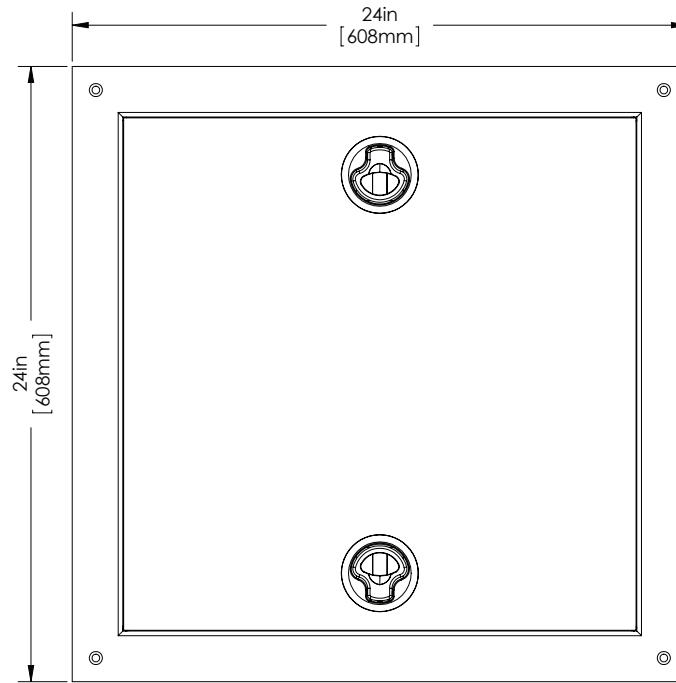

## FM Series

Raised Access Floor (RAF) View Tile

# Dimensions

---

**Top**

**Side**

# Ordering Information

---

**FM1-LG-1.625**

**Series Type**

- FM1 – Single Tile
- FM2 – Double Tile

**Lid Type**

- LG – Layered Composite (1 Piece, Clear)
- AC – Lexan w/ Support (2 Piece)

**Raised Floor Tile Height (in.)**