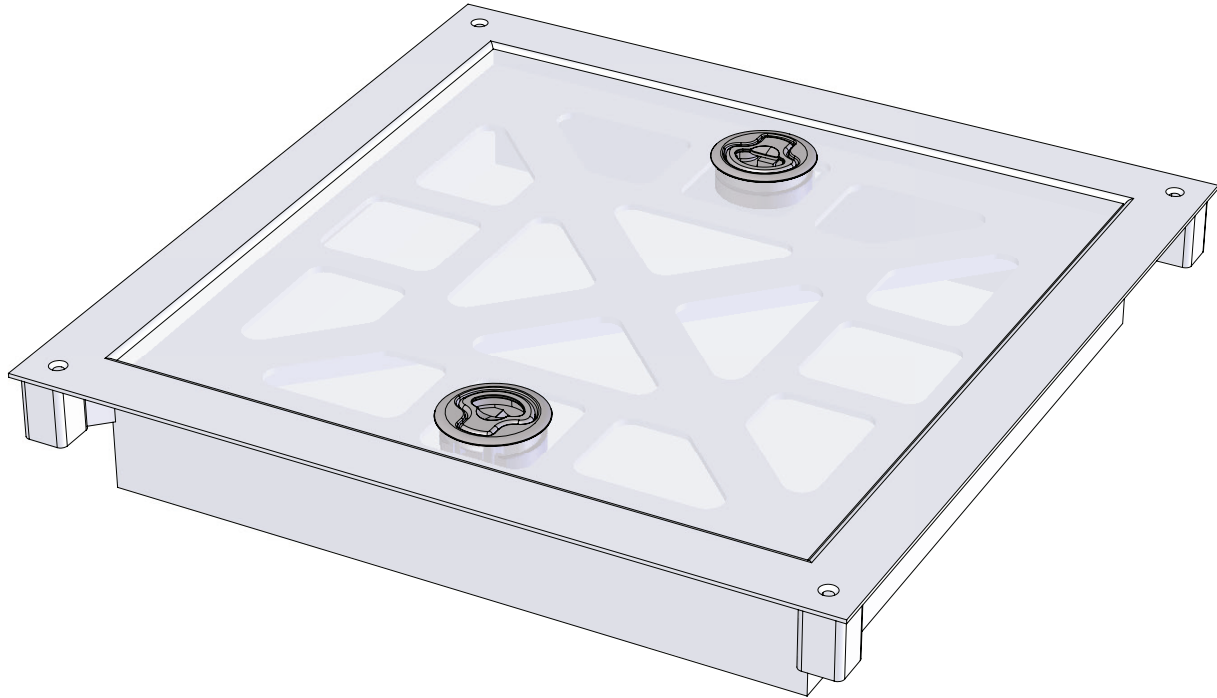

## FM Series

Raised Access Floor (RAF) View Tile

## Features

---

- ▶ Access Sub-RAF utilities with ease
- ▶ Easily Relocatable
- ▶ Quick Visual Access to Gauges and Valve States
- ▶ Simplify Service Access

# Dimensions

---

**Top**

**Side**

# Ordering Information

---

**FM1-LG-1.625**

**Series Type**

- FM1 – Single Tile
- FM2 – Double Tile

**Lid Type**

- LG – Layered Composite (1 Piece, Clear)
- AC – Lexan w/ Support (2 Piece)

**Raised Floor Tile Height (in.)**