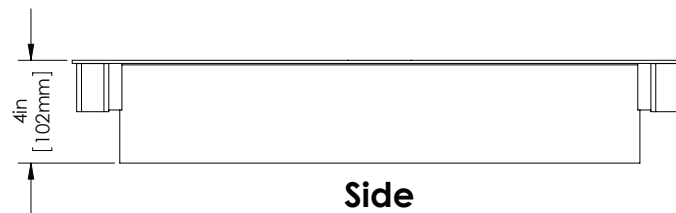

# Dimensions

---

**Top**

**Side**

# Ordering Information

---

**FM1-LG-1.625**

**Series Type**

- FM1 – Single Tile
- FM2 – Double Tile

**Lid Type**

- LG – Layered Composite (1 Piece, Clear)
- AC – Lexan w/ Support (2 Piece)

**Raised Floor Tile Height (in.)**